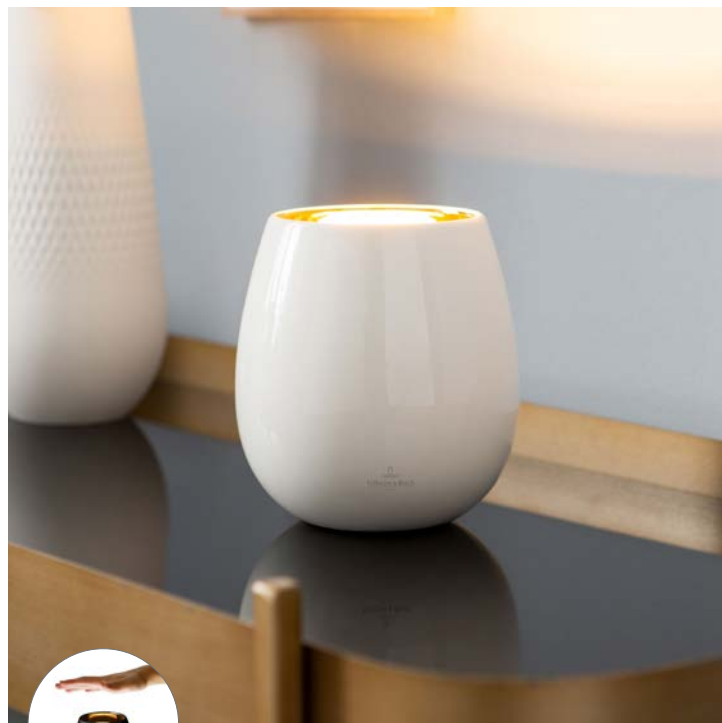

gesture control

table lamp, rechargeable, runtime max. 68 hrs., ceramic, incl. dimmer, 2 colour temperatures, gesture control, charging base, 2,5 W LED, 30lm, IP 20, 2700K & 3000K, Ø 13,5 cm, h 15 cm