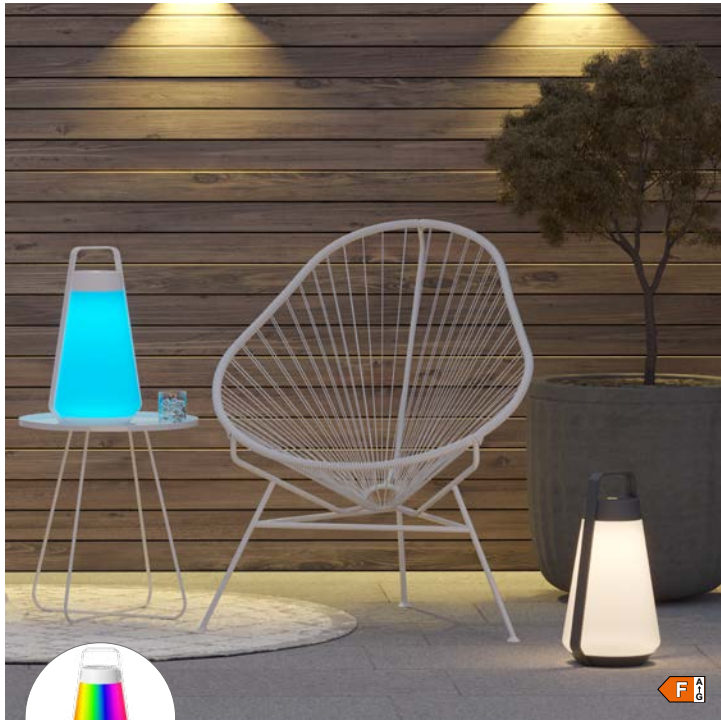

78460 78461 78462 78463 78464 78465 78467 78468

indoor & outdoor table lamp, aluminum, dimmable, rechargeable cordless lithium technology, total luminous time max. 88 hr., 2 light settings (2700K & 3000K), magnetic charging cable, 2,3 Watt, LED, 247lm, IP54, H 29,5 cm, base: W 5 cm, D 5 cm

with candlelight function

78440 78441 78442 78443 78444

indoor & outdoor table lamp, aluminum, dimmable, rechargeable cordless lithium technology, total luminous time max. 82 hr., candlelight funktion (1800K), light settings continuously adjustable (2200K-4000K), magnetic charging cable, 1,1 Watt, LED, 100lm, IP65, H 18 cm, Ø 7,5 cm