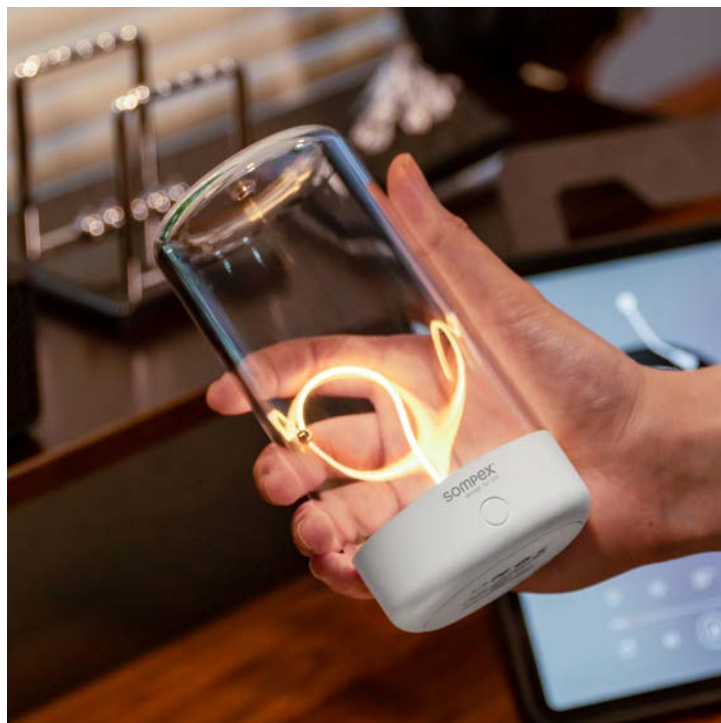

725191

Hub USB 3.0, metall, grey l: 15,8 x w:5,5 x h: 2,5 cm
1x cabel: USB 3.0 A male to USB 3.0 B male, l: 1m
power supply, l: 1,5m

Indoor & outdoor light, plastic, rechargeable cordless lithium technology, total luminous time max. 50 hr., 3 light settings (brightness:10%/100%/breathing), charging cable, 0,5 Watt, LED, 15lm/35lm, IP54, H 14,5 cm, Ø 7 cm