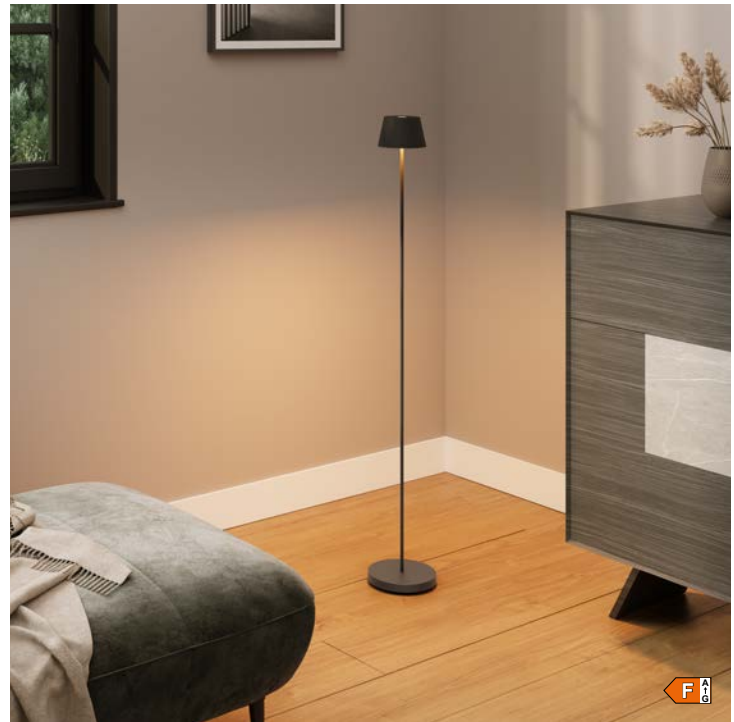

97020

97021

97022

indoor & outdoor floor lamp, aluminum, dimmable, rechargeable cordless lithium technology, total luminous time max. 62 hr., 2 light settings (2700K & 3000K), charging station, 3,6 Watt, LED, 370lm, IP65, H 120 cm, Ø 11 cm