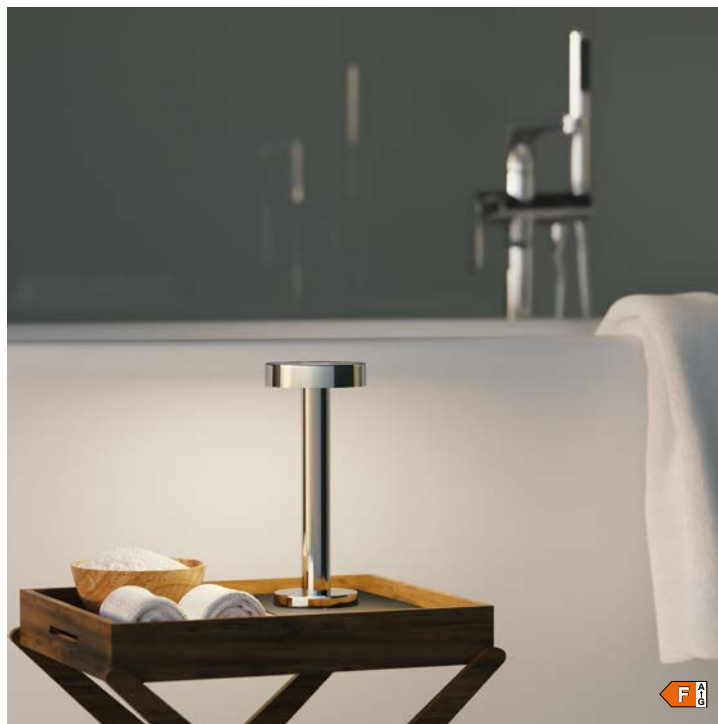

indoor & outdoor table lamp, aluminum, dimmable, rechargeable cordless lithium technology, total luminous time max. 78 hr., 2 light settings (2700K & 3000K), charging station, 2,5 Watt, LED, 247lm, IP65, H 22 cm, Ø 9 cm