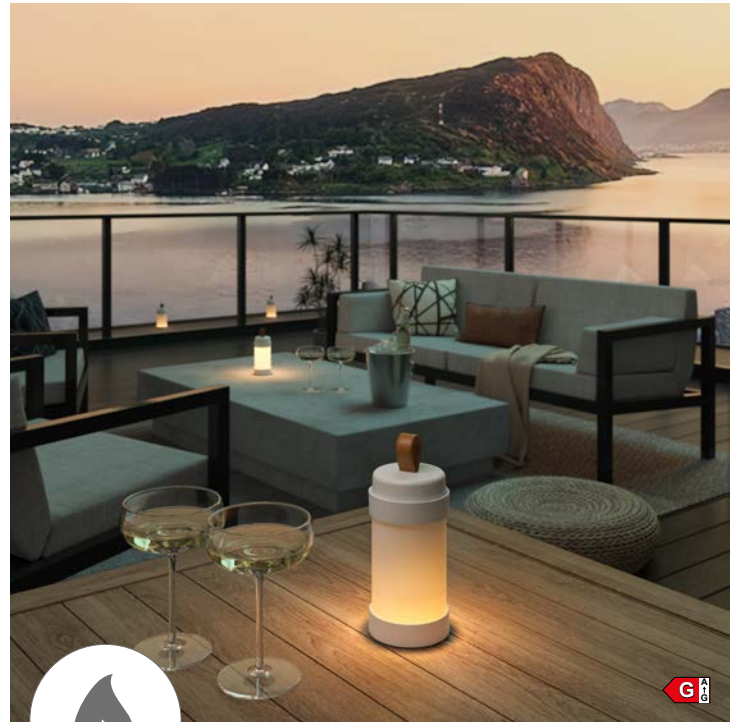

with candlelight function