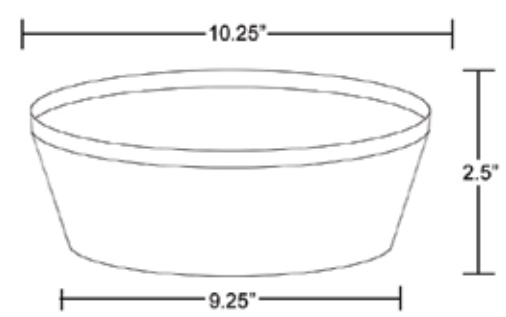

Mini

Medium

Small

Large

Oval

Color coordinate and create a collection that is unique to your brand!

Rimini Bowl Small

Melamine
6.0"D x 2.8"H* - 16 oz.

***Total Height Includes Lid**

Rimini Bowl Medium

Melamine
8.2"D x 3.9"H* - 40 oz.

- 6193 - Red
- 6249 - Lime
- 6248 - Smoke
- 6218 - Sky Blue
- 6212 - Dark Blue
- 6059 - Bamboo
- 6223 - Sky Blue Bamboo

Rimini Bowl Oval