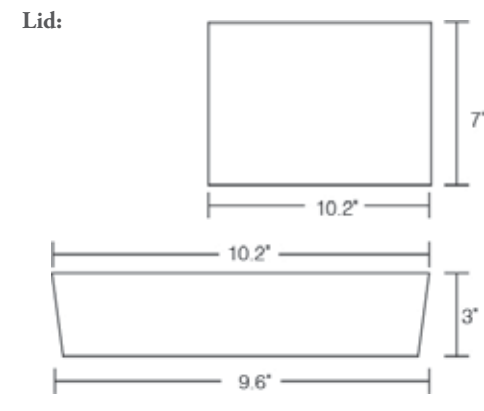

Georgetown Piazza Aqua Half Bento Box*
6255 Melamine
10.2"L x 7.0"W x 3.0"H
*Lid Included

Georgetown Piazza Tan Half Bento Box*
6272 Melamine
10.2"L x 7.0"W x 3.0"H
*Lid Included

Georgetown Bamboo Half Bento Box*
6247 Melamine
10.2"L x 7.0"W x 3.0"H
*Lid Included

Bento Box Dimensions

Box & Lid

Georgetown Bento Box with Side Compartment

Georgetown Bento Box without Side Compartment

Georgetown Half Bento Box

Insert Dish Configurations

Naples Bento Box

Georgetown Half Bento Box