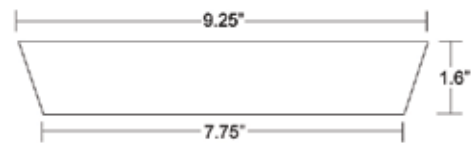

Georgetown Piazza Aqua Half Bento Box*
6255 Melamine
10.2"L x 7.0"W x 3.0"H
*Lid Included

Georgetown Piazza Tan Half Bento Box*
6272 Melamine
10.2"L x 7.0"W x 3.0"H
*Lid Included

Georgetown Bamboo Half Bento Box*
6247 Melamine
10.2"L x 7.0"W x 3.0"H
*Lid Included

Bento Box Dimensions

Box & Lid

Georgetown Bento Box with Side Compartment

Georgetown Bento Box without Side Compartment

Georgetown Half Bento Box

Insert Dish Configurations

Naples Bento Box

Georgetown Half Bento Box

Insert Dish Dimensions

Georgetown Rectangle Dish Large

Georgetown Rectangle Dish Small

Georgetown Square Dish

Georgetown Square Dish Small

Georgetown Bento Box (with and without Side Compartment)

Yes, we customize!