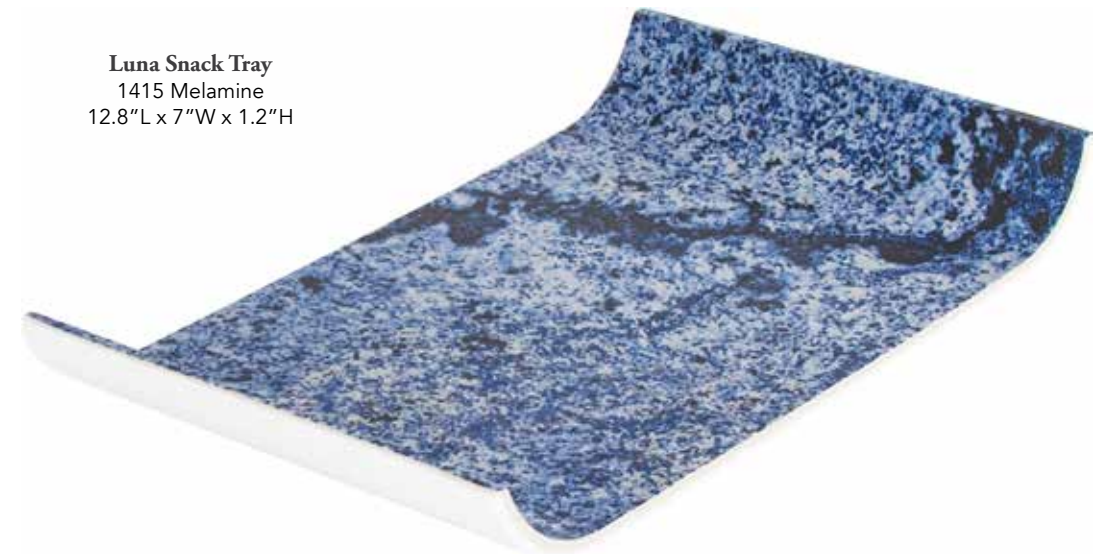

Luna Snack Tray
1415 Melamine
12.8"L x 7"W x 1.2"H