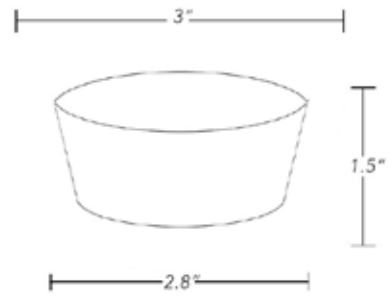

Mini

Medium

Small

Large

Oval

Color coordinate and create a collection that is unique to your brand!

Rimini Bowl Small

Melamine
6.0"D x 2.8"H* - 16 oz.