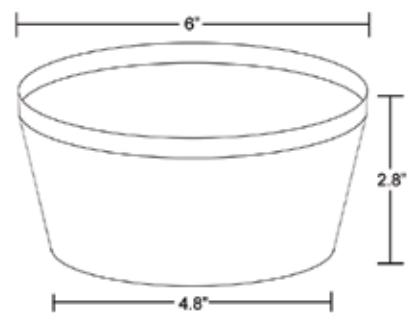

Mini

Medium

Small

Large

Oval

Color coordinate and create a collection that is unique to your brand!

Rimini Bowl Small

Melamine
6.0"D x 2.8"H* - 16 oz.