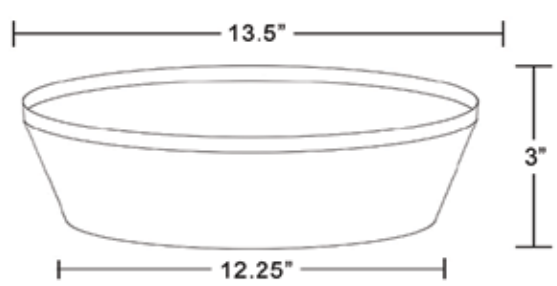

Mini

Medium

Small

Large

Oval

Color coordinate and create a collection that is unique to your brand!

Rimini Bowl Small

Melamine
6.0"D x 2.8"H* - 16 oz.

***Total Height Includes Lid**

Rimini Bowl Medium

Melamine
8.2"D x 3.9"H* - 40 oz.

- 6193 - Red
- 6249 - Lime
- 6248 - Smoke
- 6218 - Sky Blue
- 6212 - Dark Blue
- 6059 - Bamboo
- 6223 - Sky Blue Bamboo

Rimini Bowl Oval