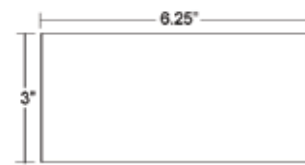

Bento Box Dimensions

Box & Lid

Georgetown Bento Box with Side Compartment

Georgetown Bento Box without Side Compartment

Georgetown Half Bento Box

Insert Dish Configurations

Naples Bento Box

Georgetown Half Bento Box

Insert Dish Dimensions

Georgetown Rectangle Dish Large

Georgetown Rectangle Dish Small

Georgetown Square Dish

Georgetown Square Dish Small

Georgetown Bento Box (with and without Side Compartment)

Yes, we customize!