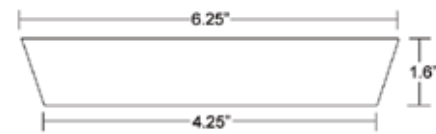

Georgetown Piazza Aqua Half Bento Box*
6255 Melamine
10.2"L x 7.0"W x 3.0"H
*Lid Included

Georgetown Piazza Tan Half Bento Box*
6272 Melamine
10.2"L x 7.0"W x 3.0"H
*Lid Included

Georgetown Bamboo Half Bento Box*
6247 Melamine
10.2"L x 7.0"W x 3.0"H
*Lid Included

Bento Box Dimensions

Box & Lid

Georgetown Bento Box with Side Compartment

Georgetown Bento Box without Side Compartment

Georgetown Half Bento Box

Insert Dish Configurations

Naples Bento Box

Georgetown Half Bento Box

Insert Dish Dimensions

Georgetown Rectangle Dish Large

Georgetown Rectangle Dish Small

Georgetown Square Dish

Georgetown Square Dish Small

Georgetown Bento Box (with and without Side Compartment)

Yes, we customize!