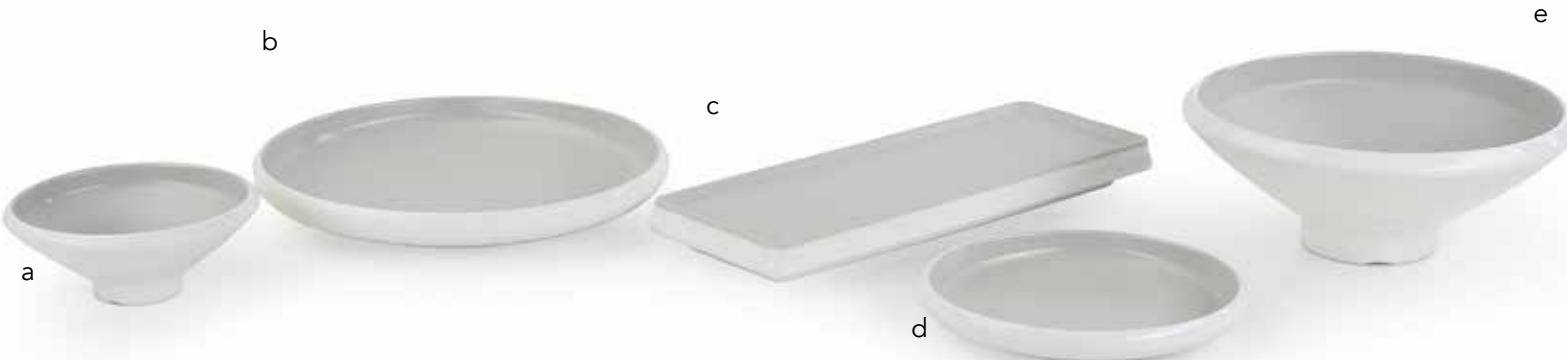

Mondra Rectangle Platter Blue
1409 Melamine
10.0"L x 5"W x 1.5"H

Mondra Small Plate Blue
1400 Melamine
7.25"D x 1.12"H

Mondra Small Bowl Blue
1408 Melamine
5.75"D x 2.5"H

Mondra Large Bowl Blue
1407 Melamine
9.0"D x 4"H

a. Mondra Small Bowl Grey
1403 Melamine
5.75"D x 2.5"H

b. Mondra Large Plate Grey
1406 Melamine
10.25"D x 1.5"H

c. Mondra Rectangle Platter Grey
1402 Melamine
10.0"L x 5"W x 1.5"H

d. Mondra Small Plate Grey
1405 Melamine
7.25"D x 1.12"H

e. Mondra Large Bowl Grey
1404 Melamine
9.0"D x 4"H

Mini Rimini Bowl

ANTIBES

Simply put, our Antibes unbreakable dinnerware collection is best in class. Sophisticated and elegant, it was designed along the shores of the French Riviera. Ready to impress guests worldwide, be the first to indulge.