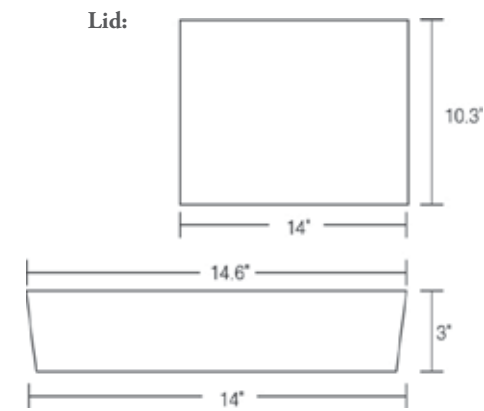

Georgetown Piazza Aqua Half Bento Box*
6255 Melamine
10.2"L x 7.0"W x 3.0"H
*Lid Included

Georgetown Piazza Tan Half Bento Box*
6272 Melamine
10.2"L x 7.0"W x 3.0"H
*Lid Included

Georgetown Bamboo Half Bento Box*
6247 Melamine
10.2"L x 7.0"W x 3.0"H
*Lid Included

Bento Box Dimensions

Box & Lid

Georgetown Bento Box with Side Compartment

Georgetown Bento Box without Side Compartment

Georgetown Half Bento Box

Insert Dish Configurations

Naples Bento Box

Georgetown Half Bento Box