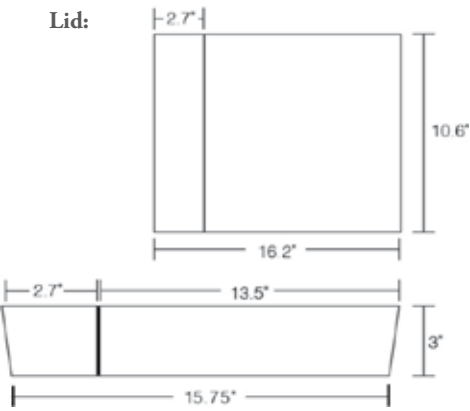

Georgetown Piazza Aqua Half Bento Box*
6255 Melamine
10.2"L x 7.0"W x 3.0"H
*Lid Included

Georgetown Piazza Tan Half Bento Box*
6272 Melamine
10.2"L x 7.0"W x 3.0"H
*Lid Included

Georgetown Bamboo Half Bento Box*
6247 Melamine
10.2"L x 7.0"W x 3.0"H
*Lid Included

Bento Box Dimensions

Box & Lid

Georgetown Bento Box with Side Compartment

Georgetown Bento Box without Side Compartment

Georgetown Half Bento Box

Insert Dish Configurations

Naples Bento Box

Georgetown Half Bento Box