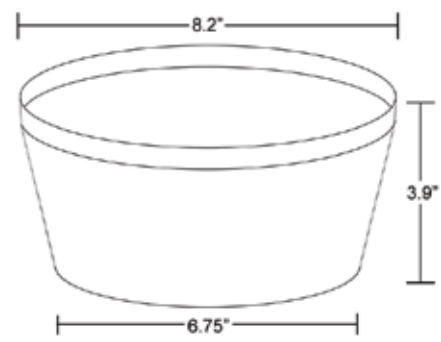

Mini

Medium

Small

Large

Oval

Color coordinate and create a collection that is unique to your brand!

Rimini Bowl Small

Melamine
6.0"D x 2.8"H* - 16 oz.