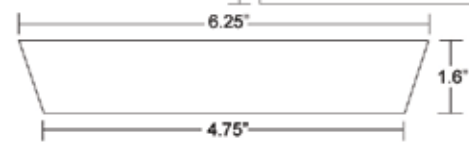

Georgetown Piazza Aqua Half Bento Box*
6255 Melamine
10.2"L x 7.0"W x 3.0"H
*Lid Included

Georgetown Piazza Tan Half Bento Box*
6272 Melamine
10.2"L x 7.0"W x 3.0"H
*Lid Included

Georgetown Bamboo Half Bento Box*
6247 Melamine
10.2"L x 7.0"W x 3.0"H
*Lid Included

Bento Box Dimensions

Box & Lid

Georgetown Bento Box with Side Compartment

Georgetown Bento Box without Side Compartment

Georgetown Half Bento Box

Insert Dish Configurations

Naples Bento Box

Georgetown Half Bento Box

Insert Dish Dimensions

Georgetown Rectangle Dish Large

Georgetown Rectangle Dish Small

Georgetown Square Dish

Georgetown Square Dish Small

Georgetown Bento Box (with and without Side Compartment)

Yes, we customize!