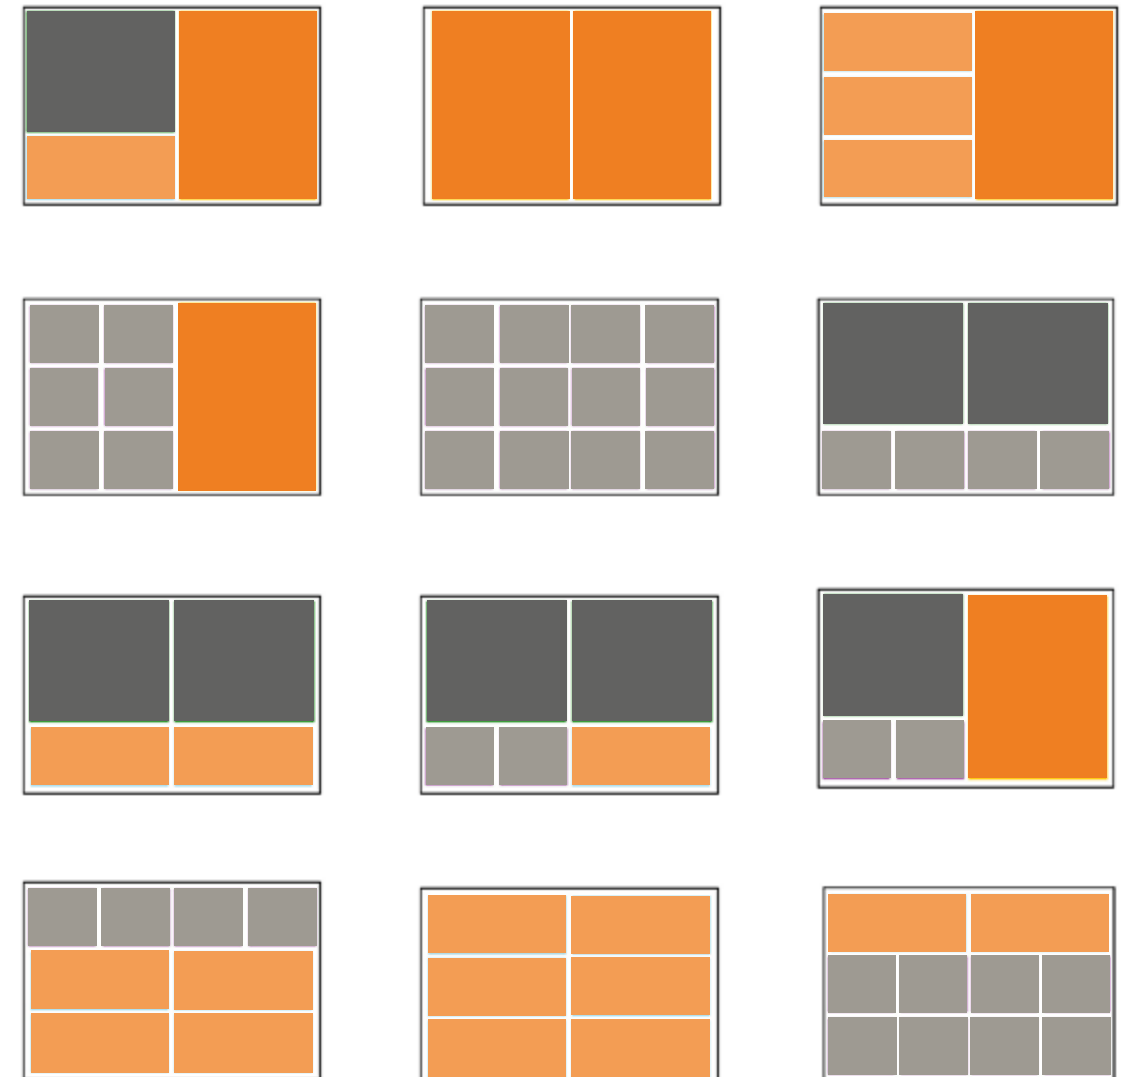

Bento Box Dimensions

Box & Lid

Georgetown Bento Box with Side Compartment

Georgetown Bento Box without Side Compartment

Georgetown Half Bento Box

Insert Dish Configurations

Naples Bento Box

Georgetown Half Bento Box

Insert Dish Dimensions

Georgetown Rectangle Dish Large

Georgetown Rectangle Dish Small

Georgetown Square Dish

Georgetown Square Dish Small

Georgetown Bento Box (with and without Side Compartment)

Yes, we customize!