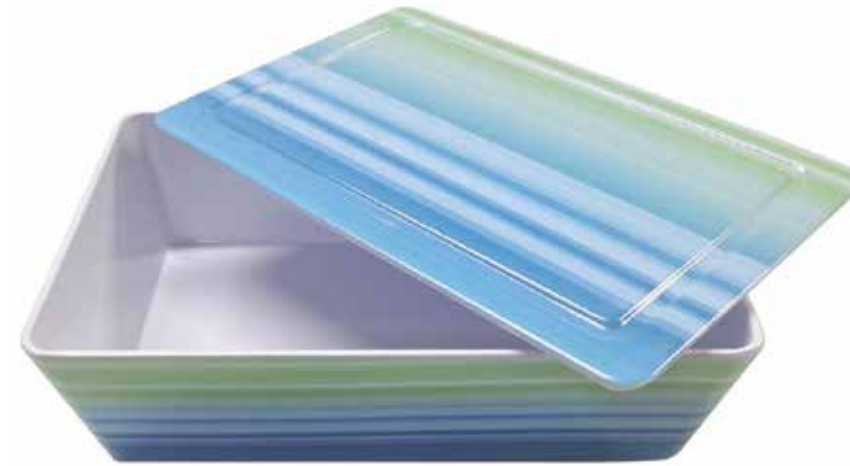

Georgetown Smoke Bento Box without Side Compartment*
 6252 Melamine
 14"L x 10.3"W x 3.0"H
 Lid Included

6152 - White
 6151 - Bamboo
 6207 - Sky Blue Bamboo

Standard Colors

-  White
-  Bamboo
-  Smoke
-  Sky Blue Bamboo

GEORGETOWN HALF BENTO

Stocked in a variety of fun colors and patterns but always available in custom colors of your choice!

6247
Bamboo

1338
Smoke

6262
Sky Blue Bamboo

6255
Piazza Aqua

6272
Piazza Tan

Georgetown Water Half Bento Box*
1339 Melamine
10.2"L x 7.0"W x 3.0"H
*Lid Included
This color is a special order item

Georgetown Piazza Aqua Half Bento Box*
6255 Melamine
10.2"L x 7.0"W x 3.0"H
*Lid Included

Georgetown Piazza Tan Half Bento Box*
6272 Melamine
10.2"L x 7.0"W x 3.0"H
*Lid Included

Georgetown Bamboo Half Bento Box*
6247 Melamine
10.2"L x 7.0"W x 3.0"H
*Lid Included