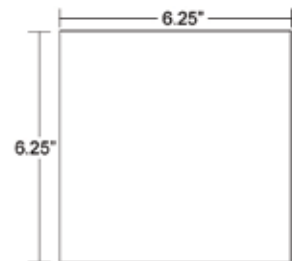

Georgetown Square Dish