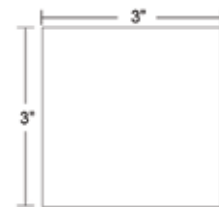

Bento Box Dimensions

Box & Lid

Georgetown Bento Box with Side Compartment

Georgetown Bento Box without Side Compartment

Georgetown Half Bento Box

Insert Dish Configurations

Naples Bento Box

Georgetown Half Bento Box

Insert Dish Dimensions

Georgetown Rectangle Dish Large

Georgetown Rectangle Dish Small

Georgetown Square Dish

Georgetown Square Dish Small

Georgetown Bento Box (with and without Side Compartment)

Yes, we customize!